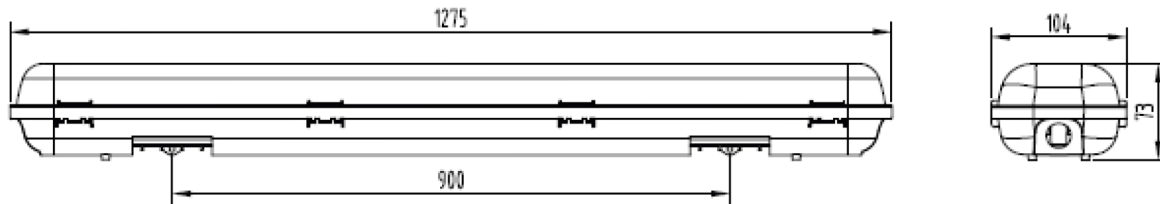

Applications

- Parking lots
- Corridors
- General Transit indoor areas

Specification

- IP degree : IP65
- IK rating: IK06
- Suitable for ceiling mount or suspend.
- Wattage : Up to 2x20W LED Tubes one ended installation
- Operating voltage : AC100 – 277V 50/60Hz.
- Lamp type : LED T8
- Luminaire Class : Class I luminaire

SKU	Descripción	Flujo Luminoso	Eficacia	Disponibilidad*
93141378	LED WTRPRF 402T84F001	No aplica	No aplica	Inmediata

Dimensions

Ordering Logic

EJ: LED WTRPRF 402T84F

Model	Wattage	Tube Type	Base	Size
LED WTRPRF	40= for 2x20W (max power)	2T	T8	4F

LED WTRPRF = ECONOLED WATERPROOF
 40 = for maximum 2x20W Led tubes
 2T = Suitable for 2 Led tubes
 T8 = Works for T8 LED tubes
 4F = 4 feet